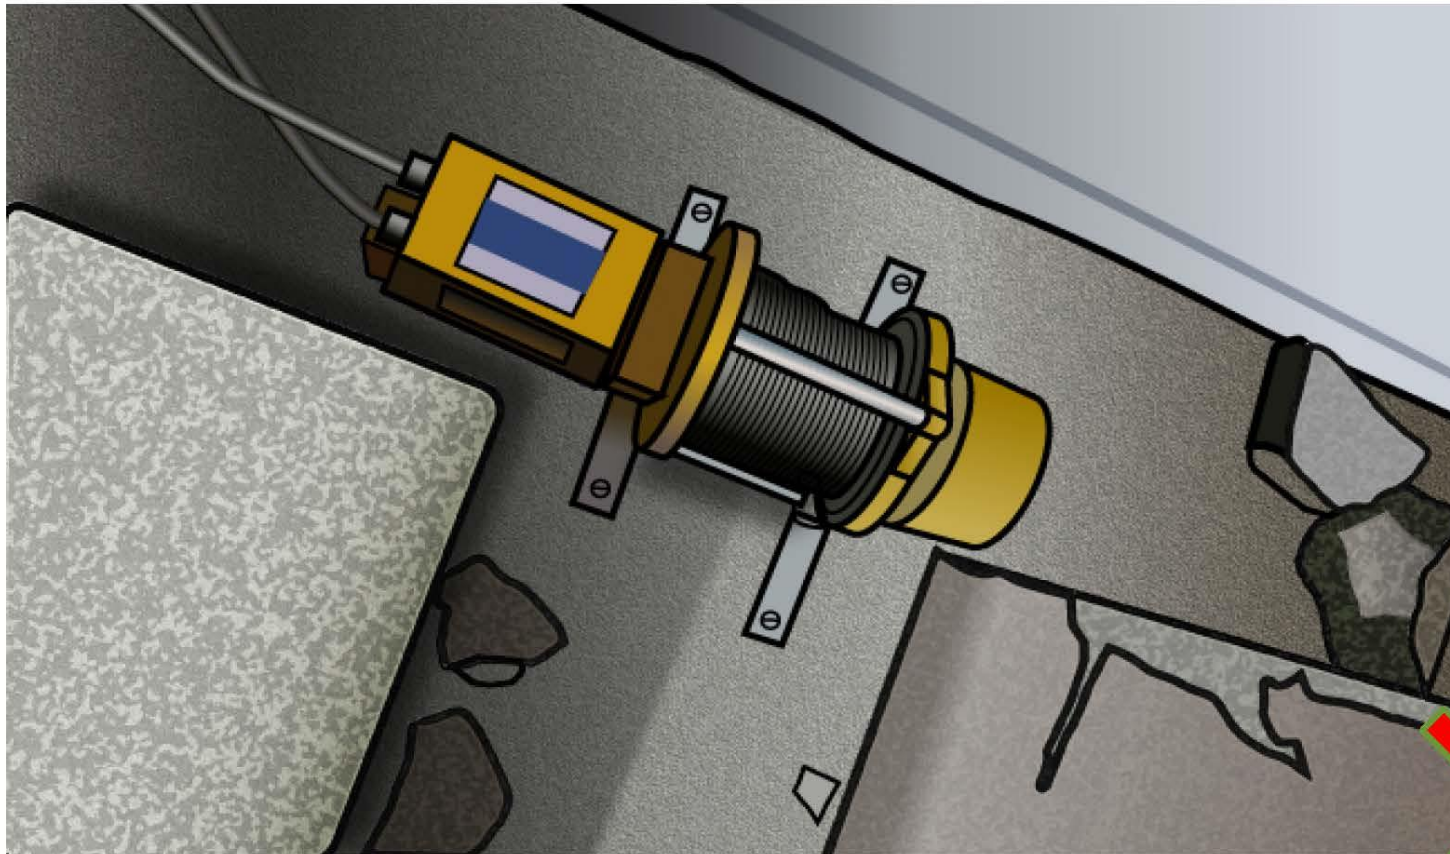

BAD PRACTICE 不良作業方式

4

Machine Guarding not Provided
沒有提供機器護罩