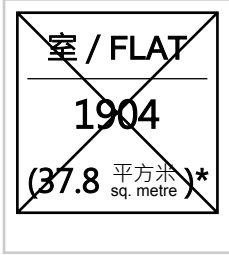

租者置其屋計劃屋邨回收單位 (香港區) Recovered Flats from Estates under Tenants Purchase Scheme (HK)

峰華邨 - 曉峰樓 FUNG WAH ESTATE - HIU FUNG HOUSE

* 實用面積
Saleable Area

已售單位
Flats Sold

已選單位
Flats Selected

未售單位
Flats Available