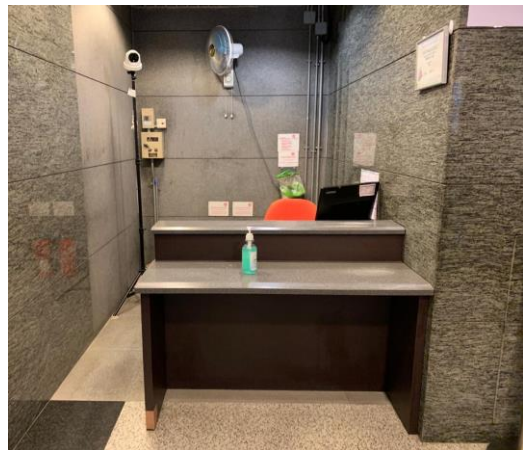

無障礙設施清單

相片

觸覺引路帶

連接主出入口及無障礙電
梯

可供坐輪椅人士使用的保
安櫃檯

分別設置在辦公大樓地下
及平台

無障礙設施清單	相片
<p>升降機 連接辦公大樓的所有樓層 及黃大仙中心北館</p>	 A photograph showing the entrance to an elevator. The elevator doors are silver and set within a dark, textured wall. A blue wheelchair accessibility symbol is visible on the wall to the left of the doors. The floor is light-colored with a metal grate in front of the doors.
<p>暢通易達洗手間 設置在一樓至十樓</p>	 A photograph of a white door leading to an accessible restroom. The door has a blue wheelchair accessibility symbol and a white horizontal grab bar. The door is set in a hallway with light-colored tiled walls and floor.